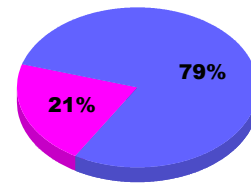

Legend: Goal (Cyan), Actual (Green), Dropped (Yellow), Gain Loss (Magenta)

Comparison of Membership Gain/Loss

Current Year Compared to the Previous Year

Legend: Current Year (Cyan), Previous Year (Green)

Gender Comparison 2012-2013

Jul/Aug/Sep

Legend: Male (Blue), Female (Magenta)